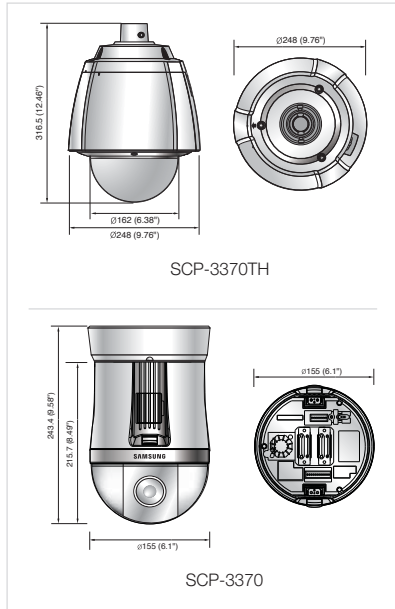

1/4" 37x High Resolution WDR PTZ Dome Camera

SCP-3370TH/3370

SCP-3370TH/3370H

SCP-3370

Dimensions

Unit : mm (inch)

Specifications

	SCP-3370THN/3370N	SCP-3370THP/3370P
VIDEO		
Imaging Device	1/4" Ex-view HAD CCD	
Total Pixels	811(H) x 508(V)	795(H) x 596(V)
Effective Pixels	768(H) x 494(V)	752(H) x 582(V)
Scanning System	2 : 1 Interlace	
Synchronization	Internal / Line lock	
Frequency	H : 15.734KHz / V : 59.94Hz	H : 15.625KHz / V : 50Hz
Horizontal Resolution	Color : 600TV lines	
Min. Illumination	Color : 0.7Lux@F1.6 (50IRE), 0.001Lux (Sens-up, 512x) B/W : 0.07Lux@F1.6 (50IRE), 0.0001Lux (Sens-up, 512x)	
S / N Ratio	52dB (AGC off, Weight on)	
Video Output	CVBS : 1.0 Vp-p / 75Ω composite	
LENS		
Focal Length (Zoom Ratio)	3.5 ~ 129.5mm (Optical 37x)	
Max. Aperture Ratio	1 : 1.6(Wide) ~ 3.9(Tele)	
Angular Field of View	H : 55.5°(Wide) ~ 1.59°(Tele) / V : 42.5°(Wide) ~ 1.19°(Tele)	
Min. Object Distance	1.8m (5.91ft)	
Focus Control	Auto / Manual / One shot	
Zoom Movement Speed	2.8sec	
PAN / TILT		
Pan Speed / Range	Preset : 600°/s, Manual : 0.024°/s ~ 120°/s; 360° Endless	
Tilt Speed / Range	Preset : 600°/s, Manual : 0.024°/s ~ 120°/s; -5° ~ 185°	
No. Presets / Accuracy	255 / ±0.1°	
Auto Tracking	Yes (SCP-3370TH only)	
OPERATIONAL		
On Screen Display	English, Japanese, Spanish, French, Portuguese, Taiwanese, Korean	English, French, German, Spanish, Italian, Chinese, Russian, Polish, Czech, Turkish, Portuguese
Camera Title	Off / On (Displayed 12 characters)	
Day & Night	Auto (ICR) / External / Color / B/W	
Backlight Compensation	BLC / HLC / Off / WDR	
Wide Dynamic Range	128x (52dB)	160x (52dB)
Contrast Enhancement	SSDR (Off / On)	
Digital Noise Reduction	SSNRIII (Off / On)	
Digital Image Stabilization	Off / On	
Motion Detection	Built-in	
Privacy Masking	Off / On (8 programmable zones)	
Sens-up (Frame Integration)	2x ~ 512x	
Gain Control	Off / Low / Medium / High / Manual	
White Balance	ATW / Outdoor / Indoor / Manual / AWC (1,700K° ~ 11,000K°)	
Electronic Shutter Speed	1/60 ~ 1/120,000sec	1/50 ~ 1/120,000sec
Digital Zoom	Off / On (1x ~ 16x)	
Digital Flip	Off / On	
VPS	Off / On	
Intelligent Video	Off / Detection / Tracking / Fixed_Moved	
PIP	Off / On	
Schedule	Day / Time	
Alarm	8 In 3 Out	
Communication	Coaxial control, RS-485	
Protocol	Coax : Pelco-C (Coaxitron) RS-485 : Samsung-T/E, Pelco-D/P, Panasonic, Bosch, Honeywell, Vicon, AD, GE	
ENVIRONMENTAL		
Operating Temperature / Humidity	-50°C ~ +50°C (-58°F ~ +122°F) / up to 100% RH : SCP-3370TH -10°C ~ +50°C (+14°F ~ +122°F) / 20% ~ 80% RH : SCP-3370	
Ingress Protection	IP66 : SCP-3370TH	
ELECTRICAL		
Input Voltage	24V AC ±10%	
Power Consumption	Max. 15W / 60W (Fan & heater on) : SCP-3370TH, Max. 15W : SCP-3370	
MECHANICAL		
Color / Material	Ivory / Aluminum, Plastic (Dome cover : Clear)	
Dimensions (WxH)	Ø248.0 x 316.5mm (Ø9.76" x 12.46") : SCP-3370TH Ø155.0 x 243.4mm (Ø6.1" x 9.58") : SCP-3370	
Weight	4.5Kg (9.92 lb) : SCP-3370TH, 2Kg (4.41 lb) : SCP-3370	