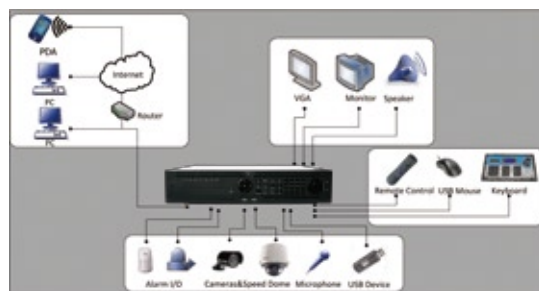

## DS-9104/9108/9116HFI-SH Standalone DVR

### Key Features

- H.264 video compression
- 4 independent local video output (HDMI, VGA, MAIN and AUX video/audio out)
- HDMI Output at 1920×1080 resolution
- Advanced motion detection
- Easy back-up to USB and CD/DVD-RW
- Support up to 8 SATA hard disk drives
- Support dual stream