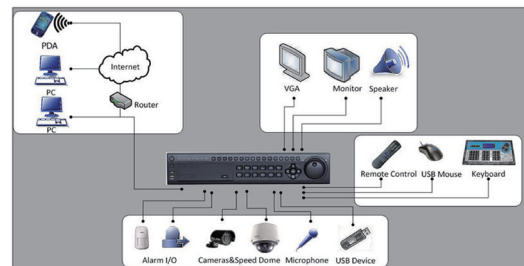

DS-8104/8108/8116HCI-ST Standalone DVR

Key Features

- H.264 video compression
- CIF real time and up to 4CIF recording
- Each channel supports dual stream
- Up to 16-ch synchronous playback
- Up to 8 SATA HDD at 2TB each