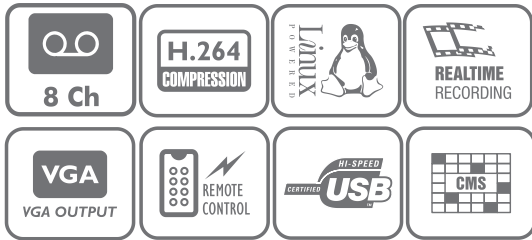

### Key Features

- H.264 standard compression format
- 8 Ch. CIF full real time
- All channel simultaneous realtime playback
- Support 1 SATA HDD, 2 USB2.0
- Easy Backup : U-disk/Hard disk/USB CD/DVD-RW/Download
- Support six operations at the same time, recording, playback, network transmission, backup, mobile monitoring, PTZ control etc.
- Mobile Monitoring : Support Window Mobile, Symbian, Android, iPhone, Blackberry etc.

Feature	Specification
Processor	High performance embedded microprocessor
Operating System	Embedded LINUX
System Resources	Pentaplex: Live recording, Playback, Backup, Remote access, Mobile monitoring
User Interface	GUI
Control Devices	Front panel, USB mouse, IR remote control, Keyboard, Network
Video Input	8 Ch, BNC,(1.0Vp-p,75Ω)
Video Output	1 BNC,(1.0Vp-p,75Ω),1VGA
Video Standard	NTSC 120F/S,PAL100F/S
Compression	H.264
Video Resolution	1024*768
Video Recording	CIF@1~25fps
Video Display Split	1/4
Audio Input	8×RCA
Audio Output	1 ×RCA
Hard Disk	1 SATA (Max. 2TB)
HDD Management	Hard Disk Hibernation Technology, HDD Faulty Alarm, File Restoration
Recording Mode	Manual, schedule(regular continuous), MD(Video detection: Motion detection, Video blank, video loss, Alarm) Stop
Recording Priority	Manual>Alarm>Motion Detection
Search Mode	Time/date, Alarm, Motion Detection
Playback	8 Ch.
Backup Mode	U-Disk/Hard disk/USB CD/DVD-RW/Download
Interface Ports	2 USB, 1 RJ45, 1 RS485
Protocols	TCP/IP,UDP,DHCP,DNS,IP filter, PPPOE, E-mail, Alarm server, UPNP, DDNS, DNS Binding
Remote Operations	Monitor, Playback, System setting, files download, Log information
Power Supply	12V/3A
Power Consumption	≤20W
Working Temp	-10°C~+55°C/10~90%RH/86~106KPa