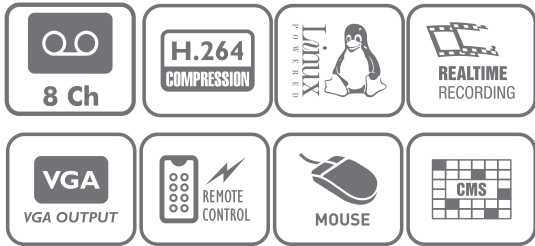

### Key Features

- H.264 standard compression format
- 8 Ch. CIF full real time
- All channel simultaneous realtime playback
- Support 1 SATA HDD, 2 USB2.0
- Easy Backup : U-disk/Hard disk/USB CD/DVD-RW/Download
- Support six operations at the same time, recording, playback, network transmission, backup, mobile monitoring, PTZ control etc.
- Mobile Monitoring : Support Window Mobile, Symbian, Android, iPhone, Blackberry etc.

Feature	Specification
Processor	High performance embedded microprocessor
Operating System	Embedded LINUX
System Resources	Pentaplex: Live recording, Playback, Backup, Remote access, Mobile monitoring
User Interface	GUI
Control Devices	Front panel, USB mouse, IR remote control, Keyboard, Network
Video Input	8 Ch, BNC,(1.0Vp-p,75Ω)
Video Output	1 BNC,(1.0Vp-p,75Ω),1VGA
Video Standard	NTSC 240F/S,PAL200F/S
Compression	H.264
Video Resolution	1024*768
Video Recording	CIF@1~25fps
Video Display Split	1/4/8/9
Audio Input	4×RCA
Audio Output	1 ×RCA
Hard Disk	1 SATA (Max. 2TB)
HDD Management	Hard Disk Hibernation Technology, HDD Faulty aAlarm, File Restoration
Recording Mode	Manual, schedule(regular continuous), MD(Video detection: Motion detection, Video blank, video loss, Alarm) Stop
Recording Priority	Manual>Alarm>Motion Detection
Search Mode	Time/date, Alarm, Motion Detection
Playback	8 Ch.
Backup Mode	U-Disk/Hard disk/USB CD/DVD-RW/Download
Interface Ports	2 USB, 1 RJ45, 1 RS485
Protocols	TCP/IP,UDP,DHCP,DNS,IP filter, PPPOE, E-mail, Alarm server, UPNP, DDNS, DNS Binding
Remote Operations	Monitor, Playback, System setting, files download, Log information
Power Supply	12V/3A
Power Consumption	≤20W
Working Temp	-10°C~+55°C/10~90%RH/86~106KPa
Dimensions	250*235*45mm
Weight	2.6kg (Without HDD)