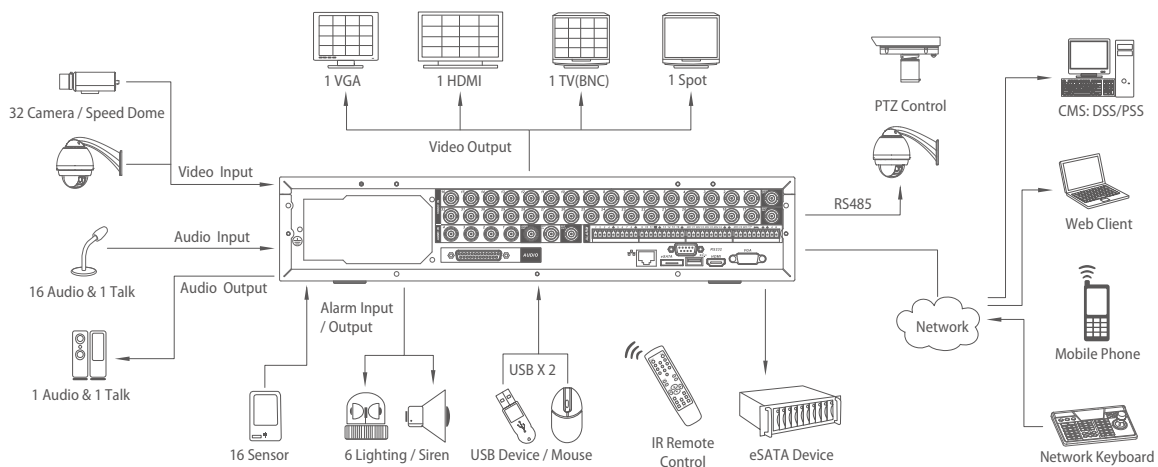

DH-DVR3204LE-U

32 Channel High-performance Standalone DVR

DH-DVR3204LE-U: 32 channel video inputs, 16 channel audio inputs, and 1 channel matrix output. The 1st, 9th, 17th and 25th video channels can support max D1(4CIF) realtime recording and other channels can support CIF realtime recording. It can support VGA, HDMI, eSATA, USB2.0 and 8 HDDs.

Features

- 32 channel high performance standalone DVR
- Up to 32 cameras with full HD 1080P display
- H.264 video compression algorithm ideal
- Each channel at CIF and special channel at D1 recording
- Dual encoding streams supported
- TV(BNC)/VGA/HDMI synchronous video output
- Live, recording, playback, backup & remote access
- 16 channel simultaneous playback
- Smart video detection: MD, camera blank, video loss
- 3D intelligent positioning with DAHUA PTZ dome
- Easy backup: USB devices, CD/DVD-RW & network download
- Alarm triggering screen tips, buzzer, PTZ, e-mail, FTP upload
- Up to 8 SATA HDDs & CD/DVD-RW, 1 eSATA, 2 USB2.0
- Built-in web server, multi-DVR client, DMSS & CMS

System Connection

Specifications
