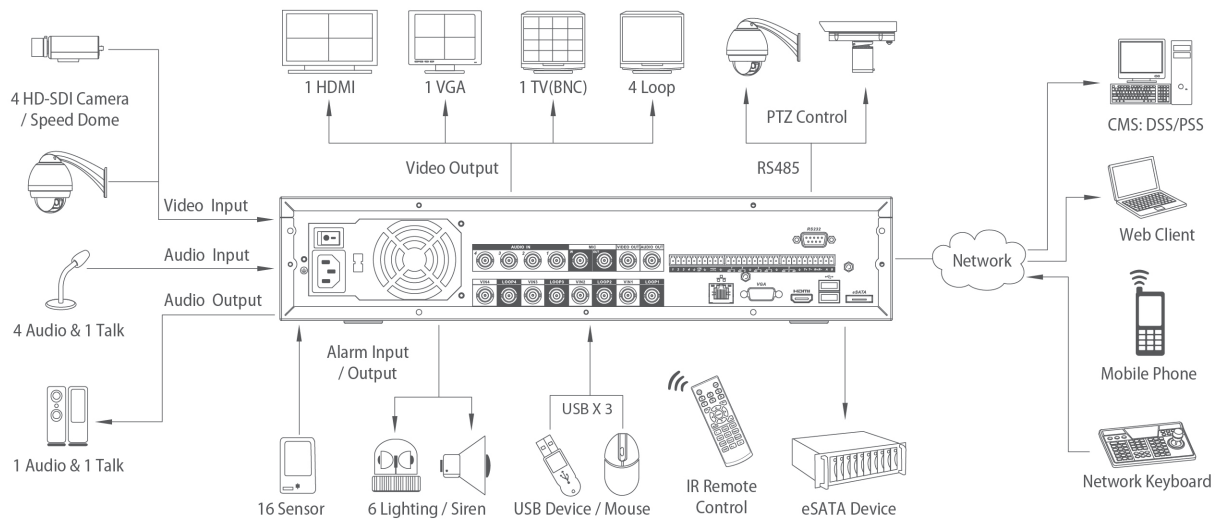

DH-DVR0404HD-S

System Connection

Dahua Technology Co., Ltd.

1187 BinAn Road, Binjiang District, Hangzhou, China

Tel: +86-571-87688883

Fax: +86-571-87688815

Email: overseas@dahuatech.com

www.dahuatech.com

*Design and specifications are subject to change without notice.

© 2011 Dahua Technology Co., Ltd.