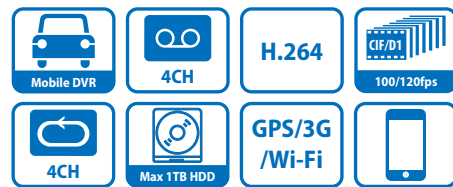

DH-DVR0404ME-U/ME-H

4 Channel Mobile Standalone DVR

DH-DVR0404ME-U: 4 channel video inputs and 4 channel audio inputs. The 1st channel support 25/30fps at D1 and others channel support 25/30fps at CIF recording. It can support TV, VGA and USB2.0. GPS, Wi-Fi, 3G and SD card are optional.

DH-DVR0404ME-H: 4 channel video inputs and 4 channel audio inputs. It can support 100/120fps at D1 resolution recording. It can support TV, VGA and USB2.0. GPS, Wi-Fi, 3G and SD card are optional.

Features

- 4 channel mobile standalone DVR
- H.264 video compression algorithm ideal
- 1DIN compact size(the car CD machine standard size) and standard car electronic interface, easy for embedded installation
- Multi-information display and recording: Car Number, Time, Channel, GPS, Speed, support freely setting of overlay and recording
- Watermark technology prevent video data tampering, to ensure the authenticity of the record
- Support wide voltage car power supply input(8~60V), protection of overvoltage, under-voltage, short circuit and over-current
- Air connector interface used, provide excellent waterproof, shockproof performance
- Pluggable HDD-case used, provide powerful vibration-proof capability
- Multi-Interface such as USB 2.0, Ethernet port, RS232,RS485 port, VGA, Alarm in/out etc
- Built-in web server, multi-DVR client, DMSS & CMS