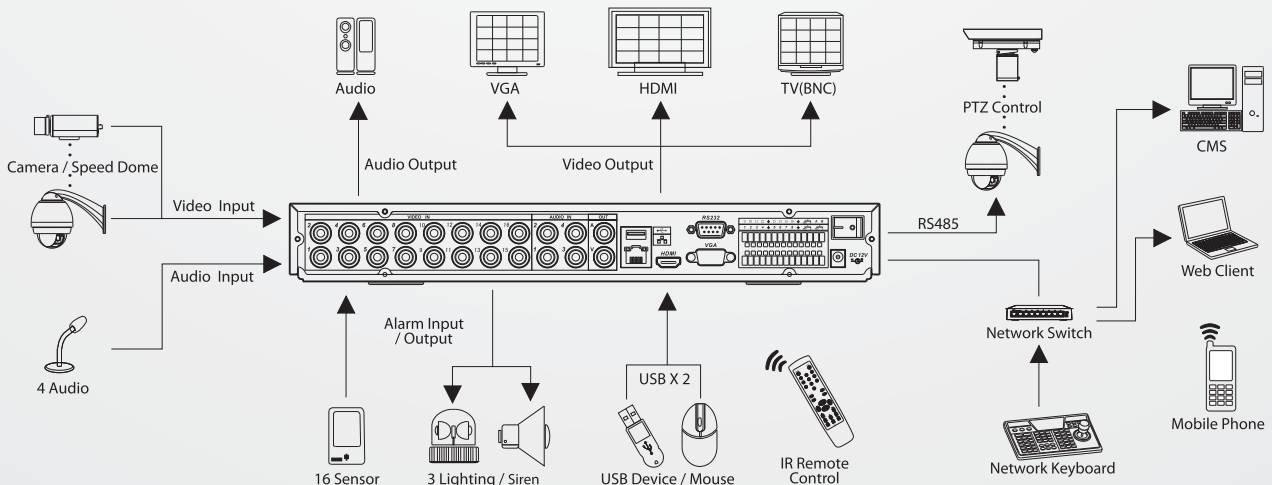

Connection