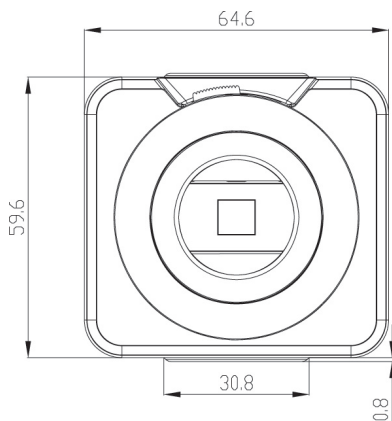

## Specifications

Model	DH-CA-F781EP-A	DH-CA-F781EN-A
<b>Camera</b>		
Image Sensor	1/3" EXview HAD CCD II	
Video Format	PAL	NTSC
Effective Pixels	976(H) x 582(V), 570K pixels	976(H) x 494(V), 480K pixels
Horizontal Resolution	Color: 700TVL, B/W: 750TVL	
Mini. Illumination	Color: 0.001Lux@F1.2, 0.0001Lux@F1.2(Slow shutter, 512x)	
	B/W: 0.0001Lux@F1.2, 0.00001Lux@F1.2(Slow shutter, 512x)	
Electronic Shutter	Auto: 1/50s~1/100,000s, 10s~1/100,000s@(Slow shutter, 512x)	Auto: 1/60s~1/100,000s, 8s~1/100,000s@(Slow shutter, 512x)
	Manual: 1/50s, 1/120s, 1/250s, 1/500s, 1/1000s, 1/2000s, 1/4000s, 1/10,000s	Manual: 1/60s, 1/100s, 1/250s, 1/500s, 1/1000s, 1/2000s, 1/4000s, 1/10,000s
Synchronization	Internal / Line lock	
S/N Ratio	>60dB	
Video Output	1Vp-p Composite Output (75Ω/BNC)	
<b>Lens</b>		
Lens Type	Manual / Auto Iris	
Mount Type	C / CS	
<b>Operational(OSD)</b>		
Lens	Manual / DC / Video	
Shutter / AGC	Auto / Manual	
White Balance	ATW / Push / User 1 / User 2 / ANTI CR / Manual / Push lock	
Backlight	Off / BLC / HLC	
Picture Adjust	Mirror / Brightness / Contrast / Sharpness / Hue / Gain	
ATR-EX	Off / On (Contrast)	
Motion Detect	Off / On (Sensitivity / Block display / Area selection)	
Privacy	Off / On (Area selection / Color / Transparent / Mosaic)	
Day/Night	Auto (ICR) / B/W / Color	
Noise Reduction	Off / 2D / 3D	
Digital zoom	Magnitude / Position	
DIS	Off / On	
Camera ID	Off / On (Character / Position)	
Language	English, Chinese	
<b>General</b>		
Communication	RS-485	
Power Supply	AC24V±10% / DC12V±10%	
Power Consumption	Max 6W	
Working Temperature	-10°C~+60°C	
Dimension	131.3mm x 64.6mm x 61.2mm	
Weight	500g	

## Dimensions (mm)