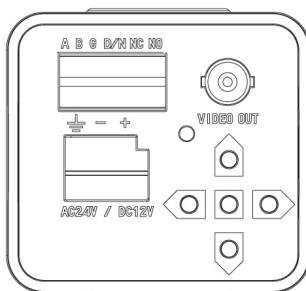

## Specifications

Model	DH-CA-F781EP-A	DH-CA-F781EN-A
<b>Camera</b>		
Image Sensor	1/3" EXview HAD CCD II	
Video Format	PAL	NTSC
Effective Pixels	976(H) x 582(V), 570K pixels	976(H) x 494(V), 480K pixels
Horizontal Resolution	Color: 700TVL, B/W: 750TVL	
Mini. Illumination	Color: 0.001Lux@F1.2, 0.0001Lux@F1.2(Slow shutter, 512x)	
	B/W: 0.0001Lux@F1.2, 0.00001Lux@F1.2(Slow shutter, 512x)	
Electronic Shutter	Auto: 1/50s~1/100,000s, 10s~1/100,000s@(Slow shutter, 512x)	Auto: 1/60s~1/100,000s, 8s~1/100,000s@(Slow shutter, 512x)
	Manual: 1/50s, 1/120s, 1/250s, 1/500s, 1/1000s, 1/2000s, 1/4000s, 1/10,000s	Manual: 1/60s, 1/100s, 1/250s, 1/500s, 1/1000s, 1/2000s, 1/4000s, 1/10,000s
Synchronization	Internal / Line lock	
S/N Ratio	>60dB	
Video Output	1Vp-p Composite Output (75Ω/BNC)	
<b>Lens</b>		
Lens Type	Manual / Auto Iris	
Mount Type	C / CS	
<b>Operational(OSD)</b>		
Lens	Manual / DC / Video	
Shutter / AGC	Auto / Manual	
White Balance	ATW / Push / User 1 / User 2 / ANTI CR / Manual / Push lock	
Backlight	Off / BLC / HLC	
Picture Adjust	Mirror / Brightness / Contrast / Sharpness / Hue / Gain	
ATR-EX	Off / On (Contrast)	
Motion Detect	Off / On (Sensitivity / Block display / Area selection)	
Privacy	Off / On (Area selection / Color / Transparent / Mosaic)	
Day/Night	Auto (ICR) / B/W / Color	
Noise Reduction	Off / 2D / 3D	
Digital zoom	Magnitude / Position	
DIS	Off / On	
Camera ID	Off / On (Character / Position)	
Language	English, Chinese	
<b>General</b>		
Communication	RS-485	
Power Supply	AC24V±10% / DC12V±10%	
Power Consumption	Max 6W	
Working Temperature	-10°C~+60°C	
Dimension	131.3mm x 64.6mm x 61.2mm	
Weight	500g	

## Dimensions (mm)